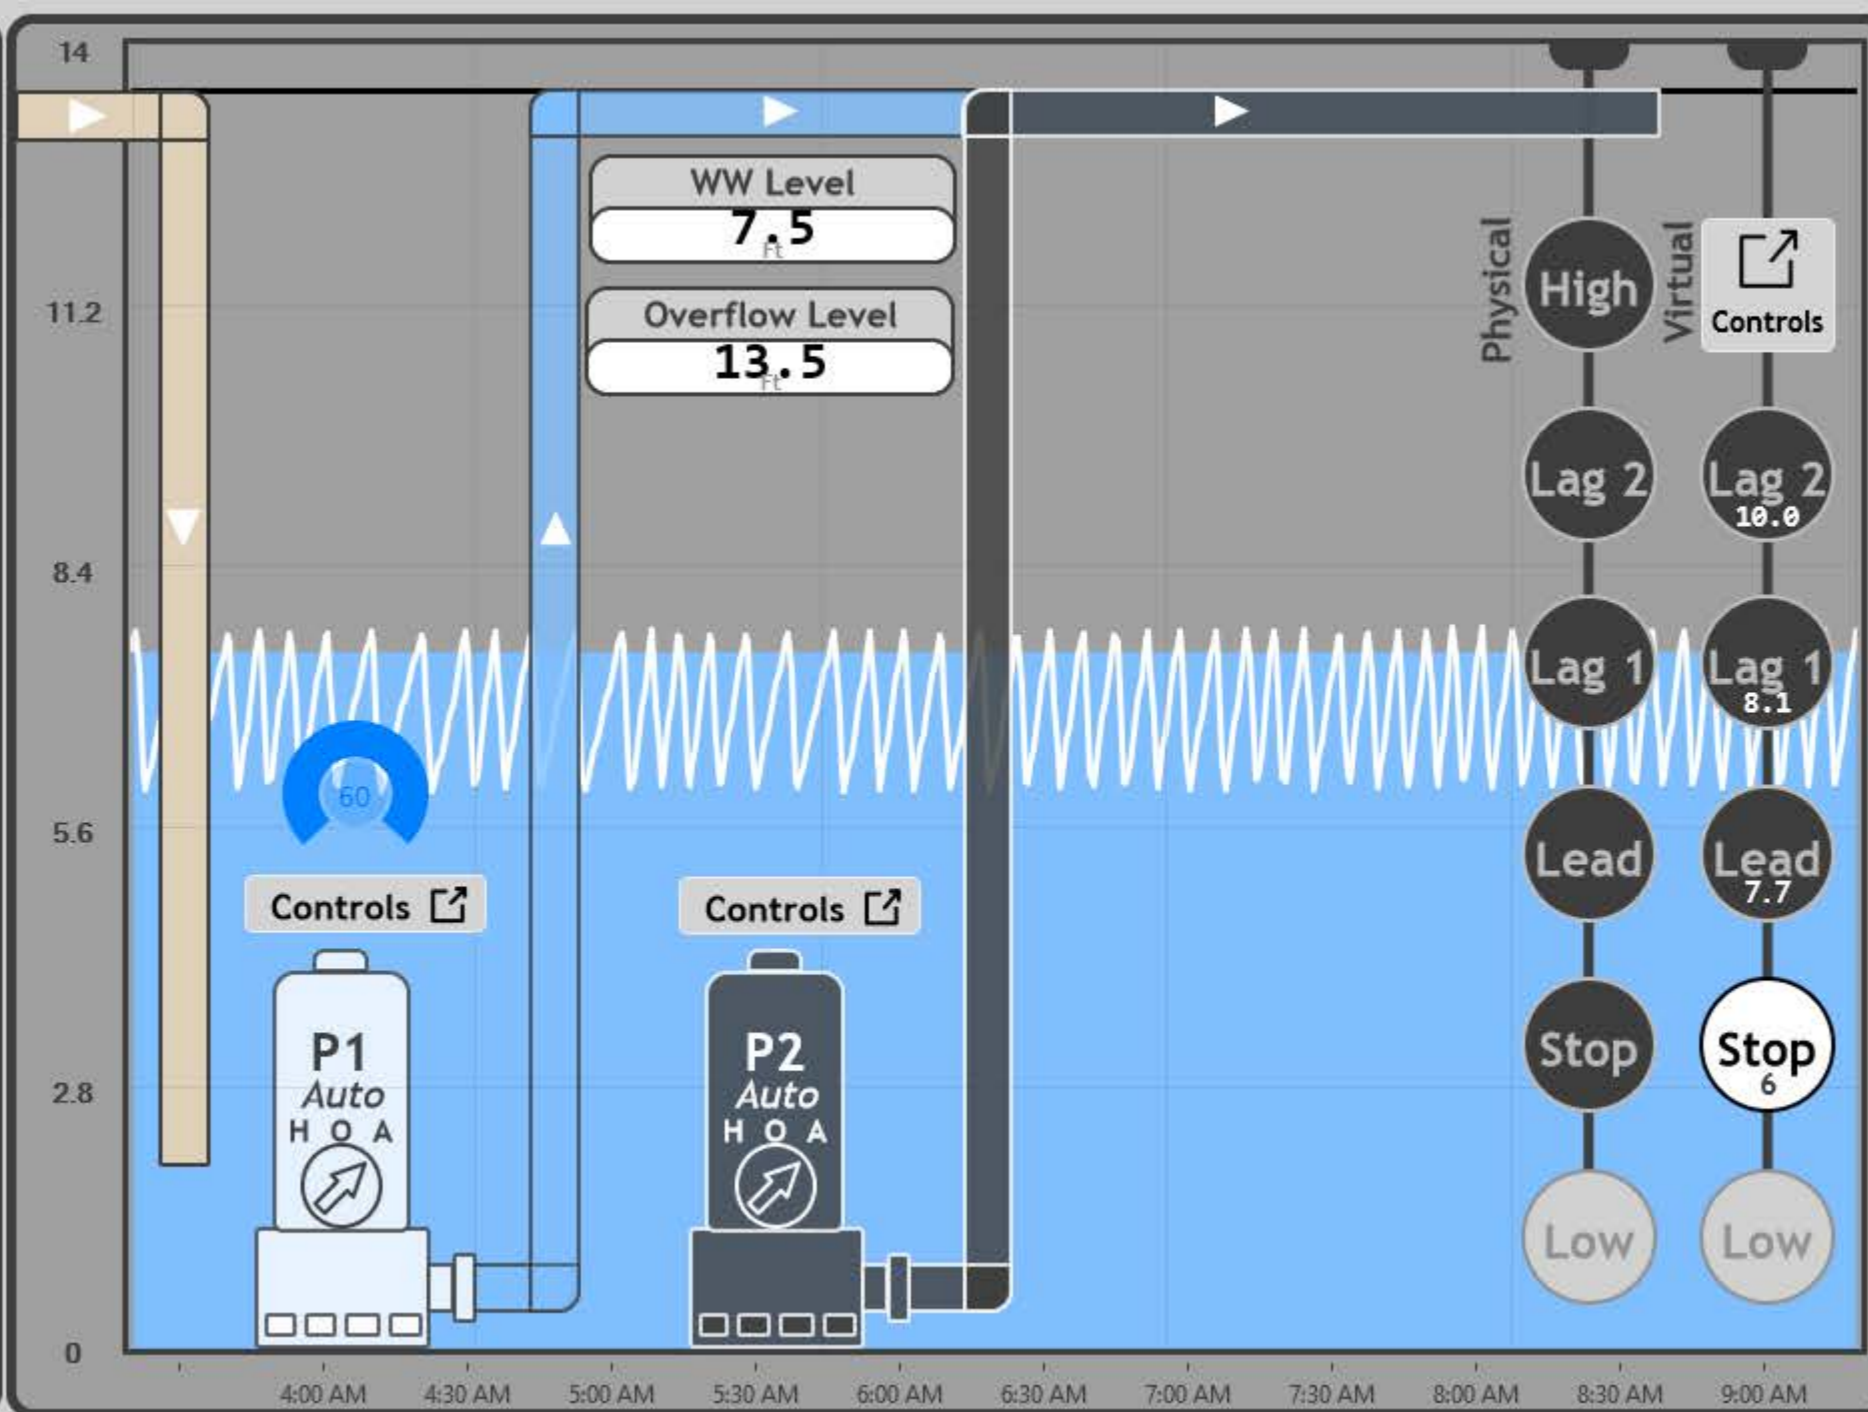

LS-4021

LS-4021 SEL

4727 Altama Ave Meter#3540449

WW Level

7.5
ft

Comm Quality

100.0
%

Float Level

1
Floats

Pump Data

Communications

OK

VFD 1

OK

Pump 1

OK

VFD 2

OK

Pump 2

OK

VFD 3

OK

Panel

3

WW1

OK

LS-4021 SEL Port Connector

OK

Power

OK

Power Monitor

OK

Sensors

OK

Station Details

Full Screen

Station Log Book

Station Description

Map

Site List

Power Monitor

simmons • Nov 9, 2020 20:03:24

Pumping station down and cutting station off for contractors

Comment

atyler • Nov 3, 2020 12:00:00

Back in auto all done

Comment

atyler • Nov 3, 2020 08:28:46

Current Alarms

Date	Time	Name	Description	Ack
Nov 5, 2020	12:42:18 AM	Port\Driver\Panel_Tags\Intrusion_Alarm	LS-4021 SEL Intrusion Alarm (Running)	☒

Current: 1 record